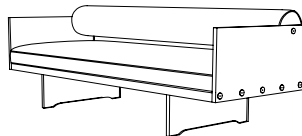

Sofa Deck | Maple, Oak or Walnut

Deck Finish | Natural or Ebony

Arm Species | Lucite; Maple, Oak or Walnut

Arm Finish | Clear; Natural or Ebony

C.O.M | 7 yds

C.O.L | 126 sq ft

Width | 82 in 208 cm

Depth | 29.5 in 75 cm

Height | 27 in 69 cm

Seat Height | 17 in 43 cm

Seat Depth | 21 in 53 cm

Arm Height | 24.5 in 62 cm

Shown In Great Plains Fabric
4925/04 Mademoiselle; Warm & Cool
with Walnut Ebony Arms and Deck (ABOVE)