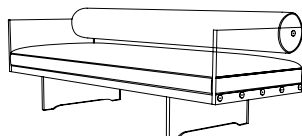

Sofa Deck | Maple, Oak or Walnut

Deck Finish | Natural or Ebony

Arm Species | Lucite; Maple, Oak or Walnut

Arm Finish | Clear; Natural or Ebony

C.O.M | 7 yds

C.O.L | 126 sq ft

Width | 82 in 208 cm

Depth | 29.5 in 75 cm

Height | 27 in 69 cm

Seat Height | 17 in 43 cm

Seat Depth | 21 in 53 cm

Arm Height | 24.5 in 62 cm

Shown In Great Plains Fabric
4925/04 Mademoiselle; Warm & Cool
with Walnut Ebony Arms and Deck (ABOVE)