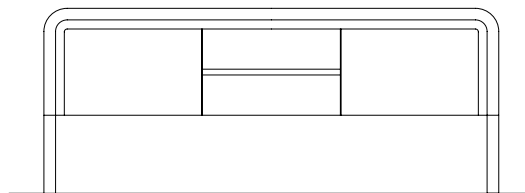

## Ribbon Credenza

Model - 6480 C | Designed 1976

Species | Walnut, Maple, Oak,  
or Rosewood

Finish | Natural or Ebony

Base | Lucite or Waterfall

Front Finish | Color Lacquer

Metal Detail | Stainless Steel or Brass

Metal Finish | Brushed or Polished

Width | 78 in 198 cm

Depth | 20 in 51 cm

Height | 32 in 81 cm

6480 C Ribbon Credenza