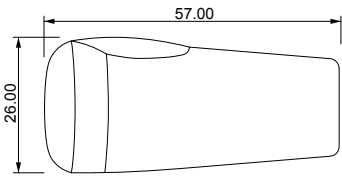

#### Designed 2000

Frame: Polished Aluminum  
Specify Left or Right Facing  
COM: 6 YDS  
Available on Walnut Base  
W 26" x D 57" x H 33"  
Seat Height 16"

9330-L

9330-R

© 2016 Vladimir Kagan Design Group