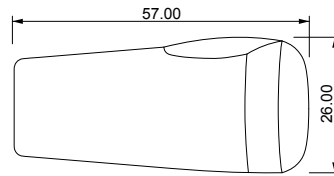

#### Designed 2000

Frame: Polished Aluminum  
Specify Left or Right Facing  
COM: 6 YDS  
Available on Walnut Base  
W 26" x D 57" x H 33"  
Seat Height 16"

9330-L

9330-R

© 2016 Vladimir Kagan Design Group